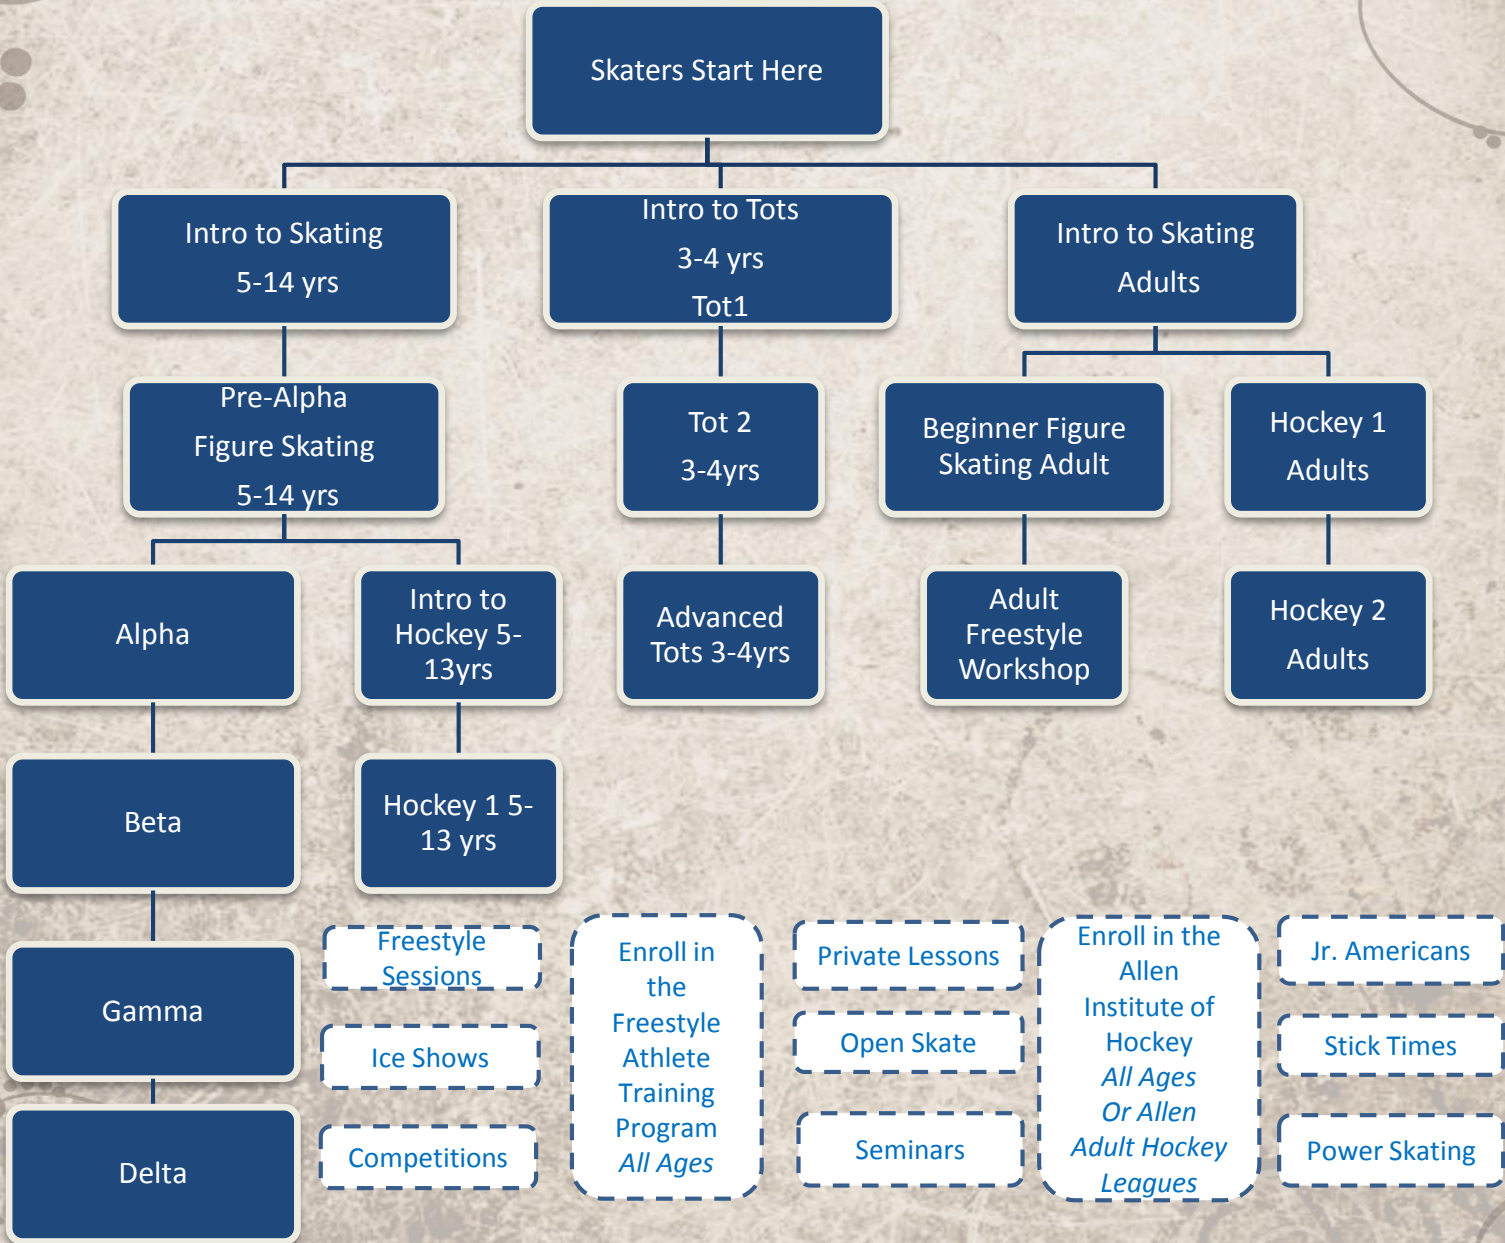

ALLEN COMMUNITY ICE

ALLEN ACADEMY OF SKATING PATH TO SUCCESS

Enhance your skills and learn faster by adding a coach to your lessons to give you direction for success!

AllenParks.org • 972.912.1097 •

200 E. Stacy Road #1350 • Allen, TX 75002 • Next to Allen Event Center