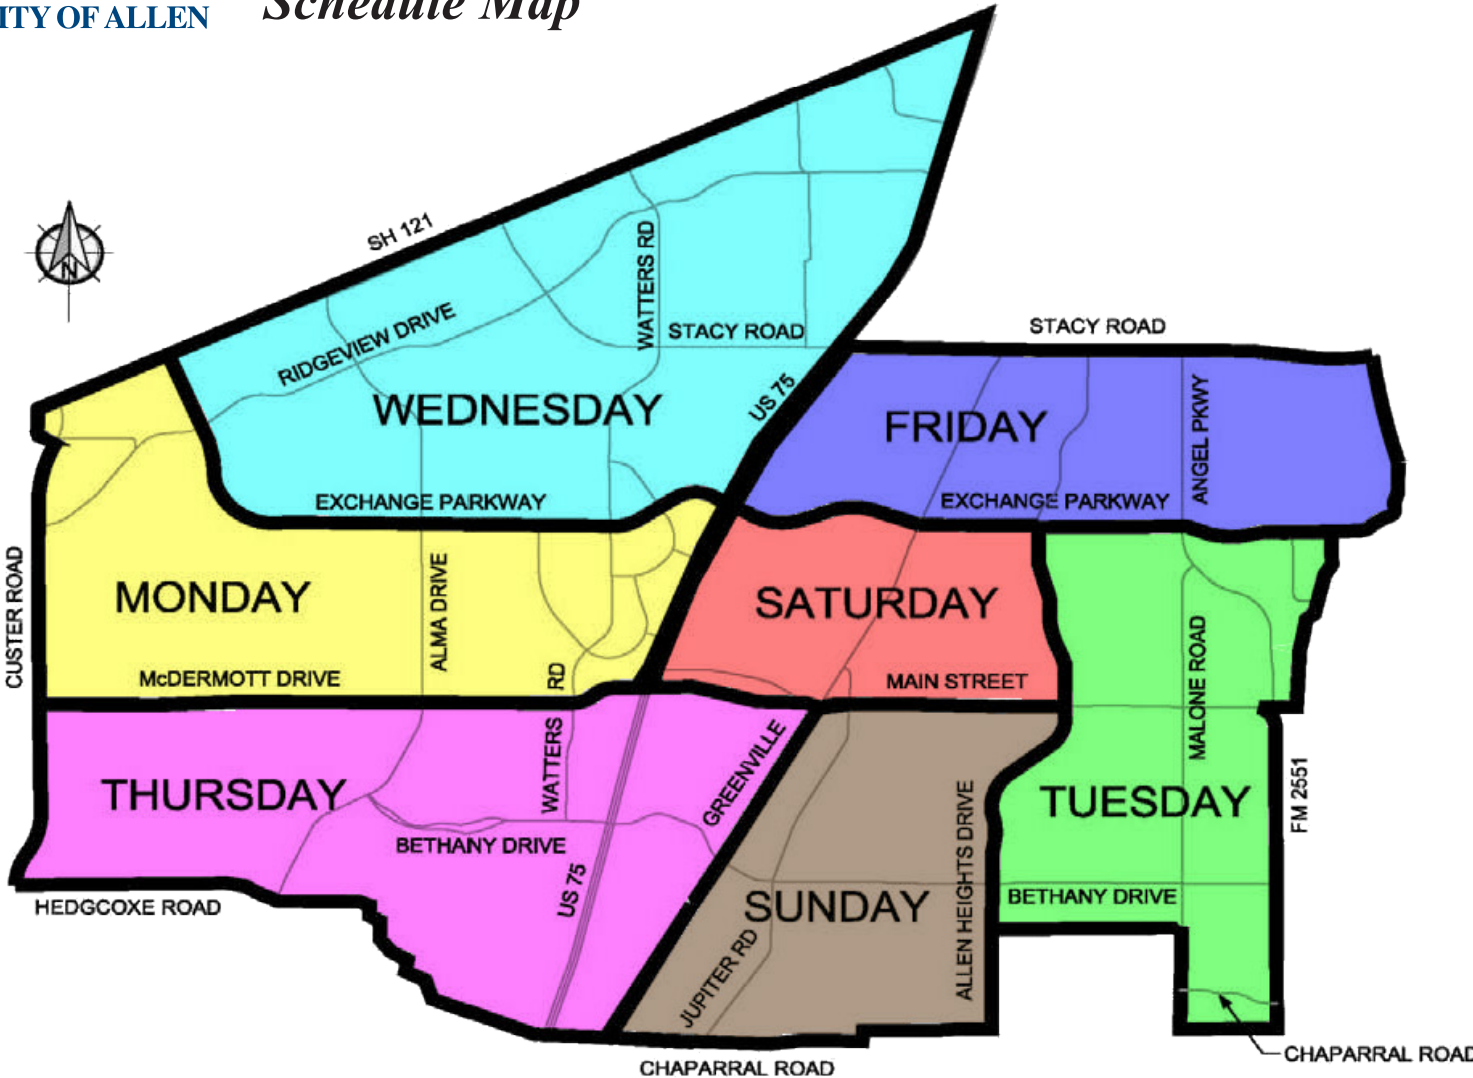

# Stage 3 Watering Restrictions

At Stage 3 from November 1 - March 31, customers may use sprinklers or irrigation systems **once every two weeks** for landscape/lawn watering. Customers must use the Stage 3 Outdoor Watering Schedule Map and the Watering Week Schedule Calendar to identify what day watering is permitted for their neighborhood.

## Stage 3 Outdoor Watering Schedule Map

## Stage 3 Watering Week Schedule

### Feb.

Sun	Mon	Tue	Wed	Thu	Fri	Sat
1	2	3	4	5	6	7
8	9	10	11	12	13	14
15	16	17	18	19	20	21
22	23	24	25	26	27	28