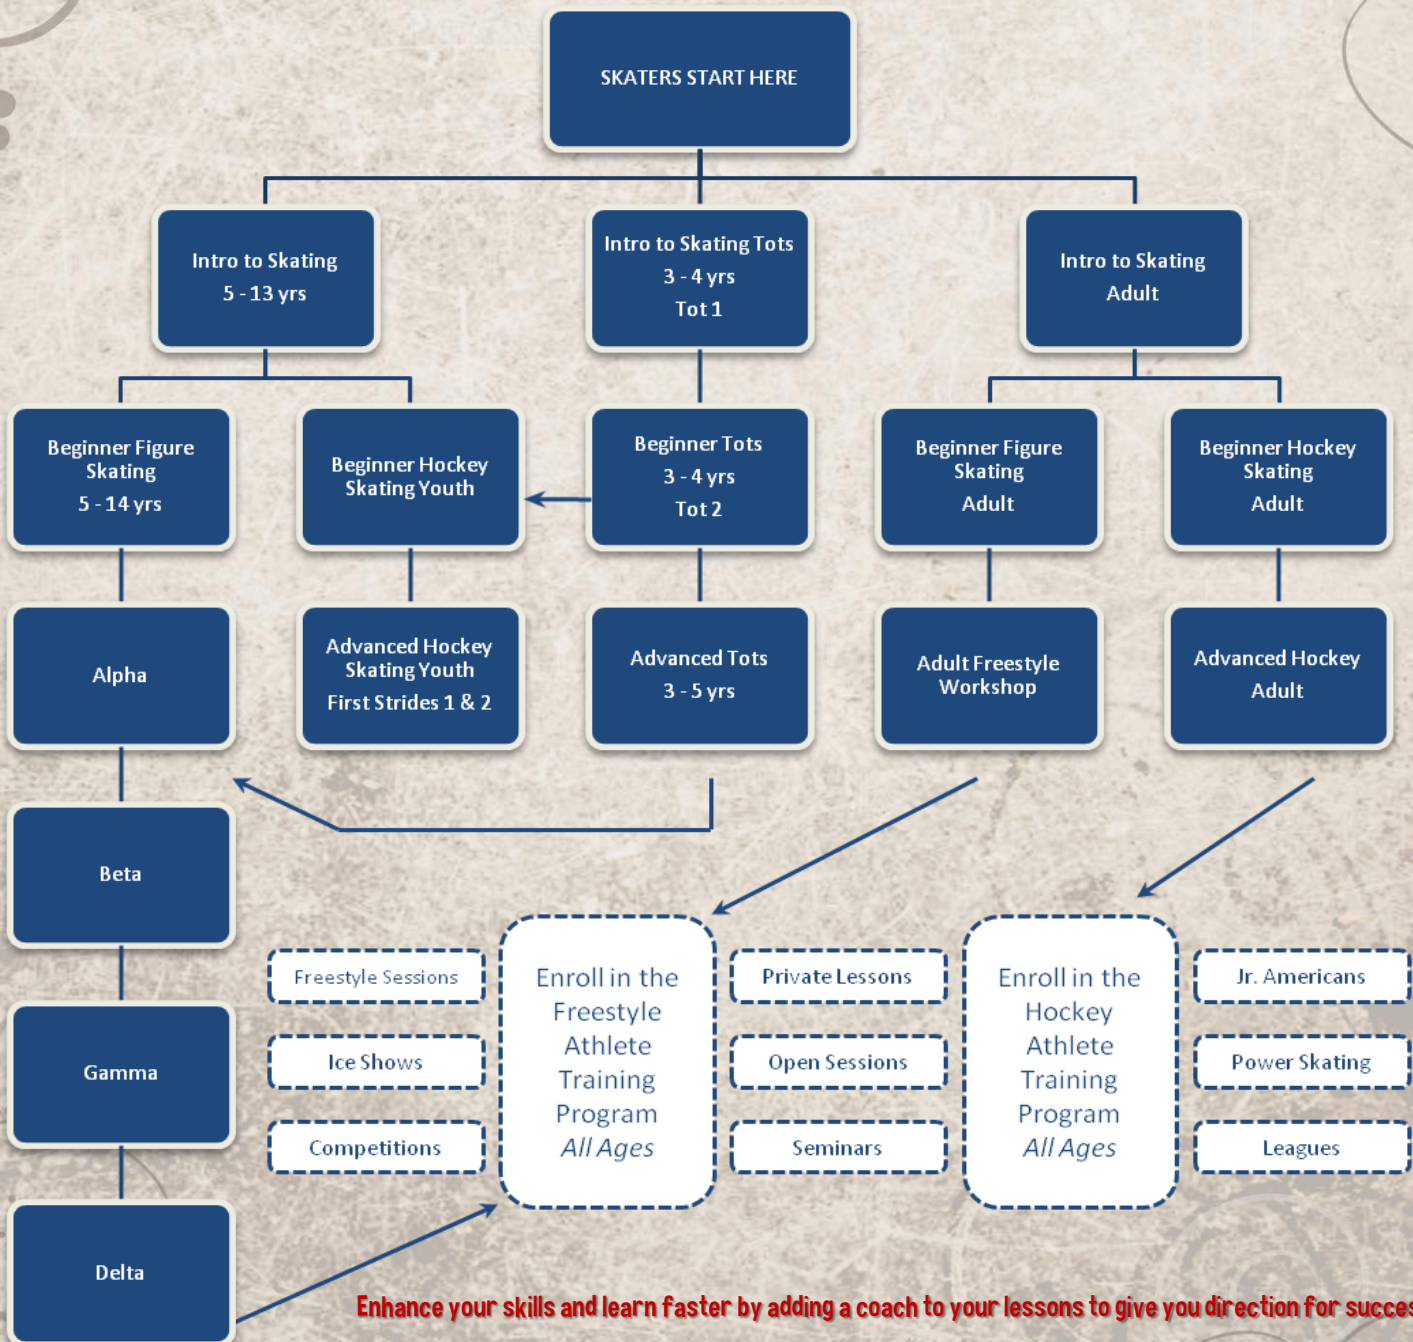

ALLEN COMMUNITY ICE

ALLEN ACADEMY OF SKATING

PATH TO SUCCESS

AllenParks.org • 972.912.1097 •

200 E. Stacy Road #1350 • Allen, TX 75002 • Next to Allen Event Center

ALLEN COMMUNITY ICE

PROFESSIONAL COACHING STAFF